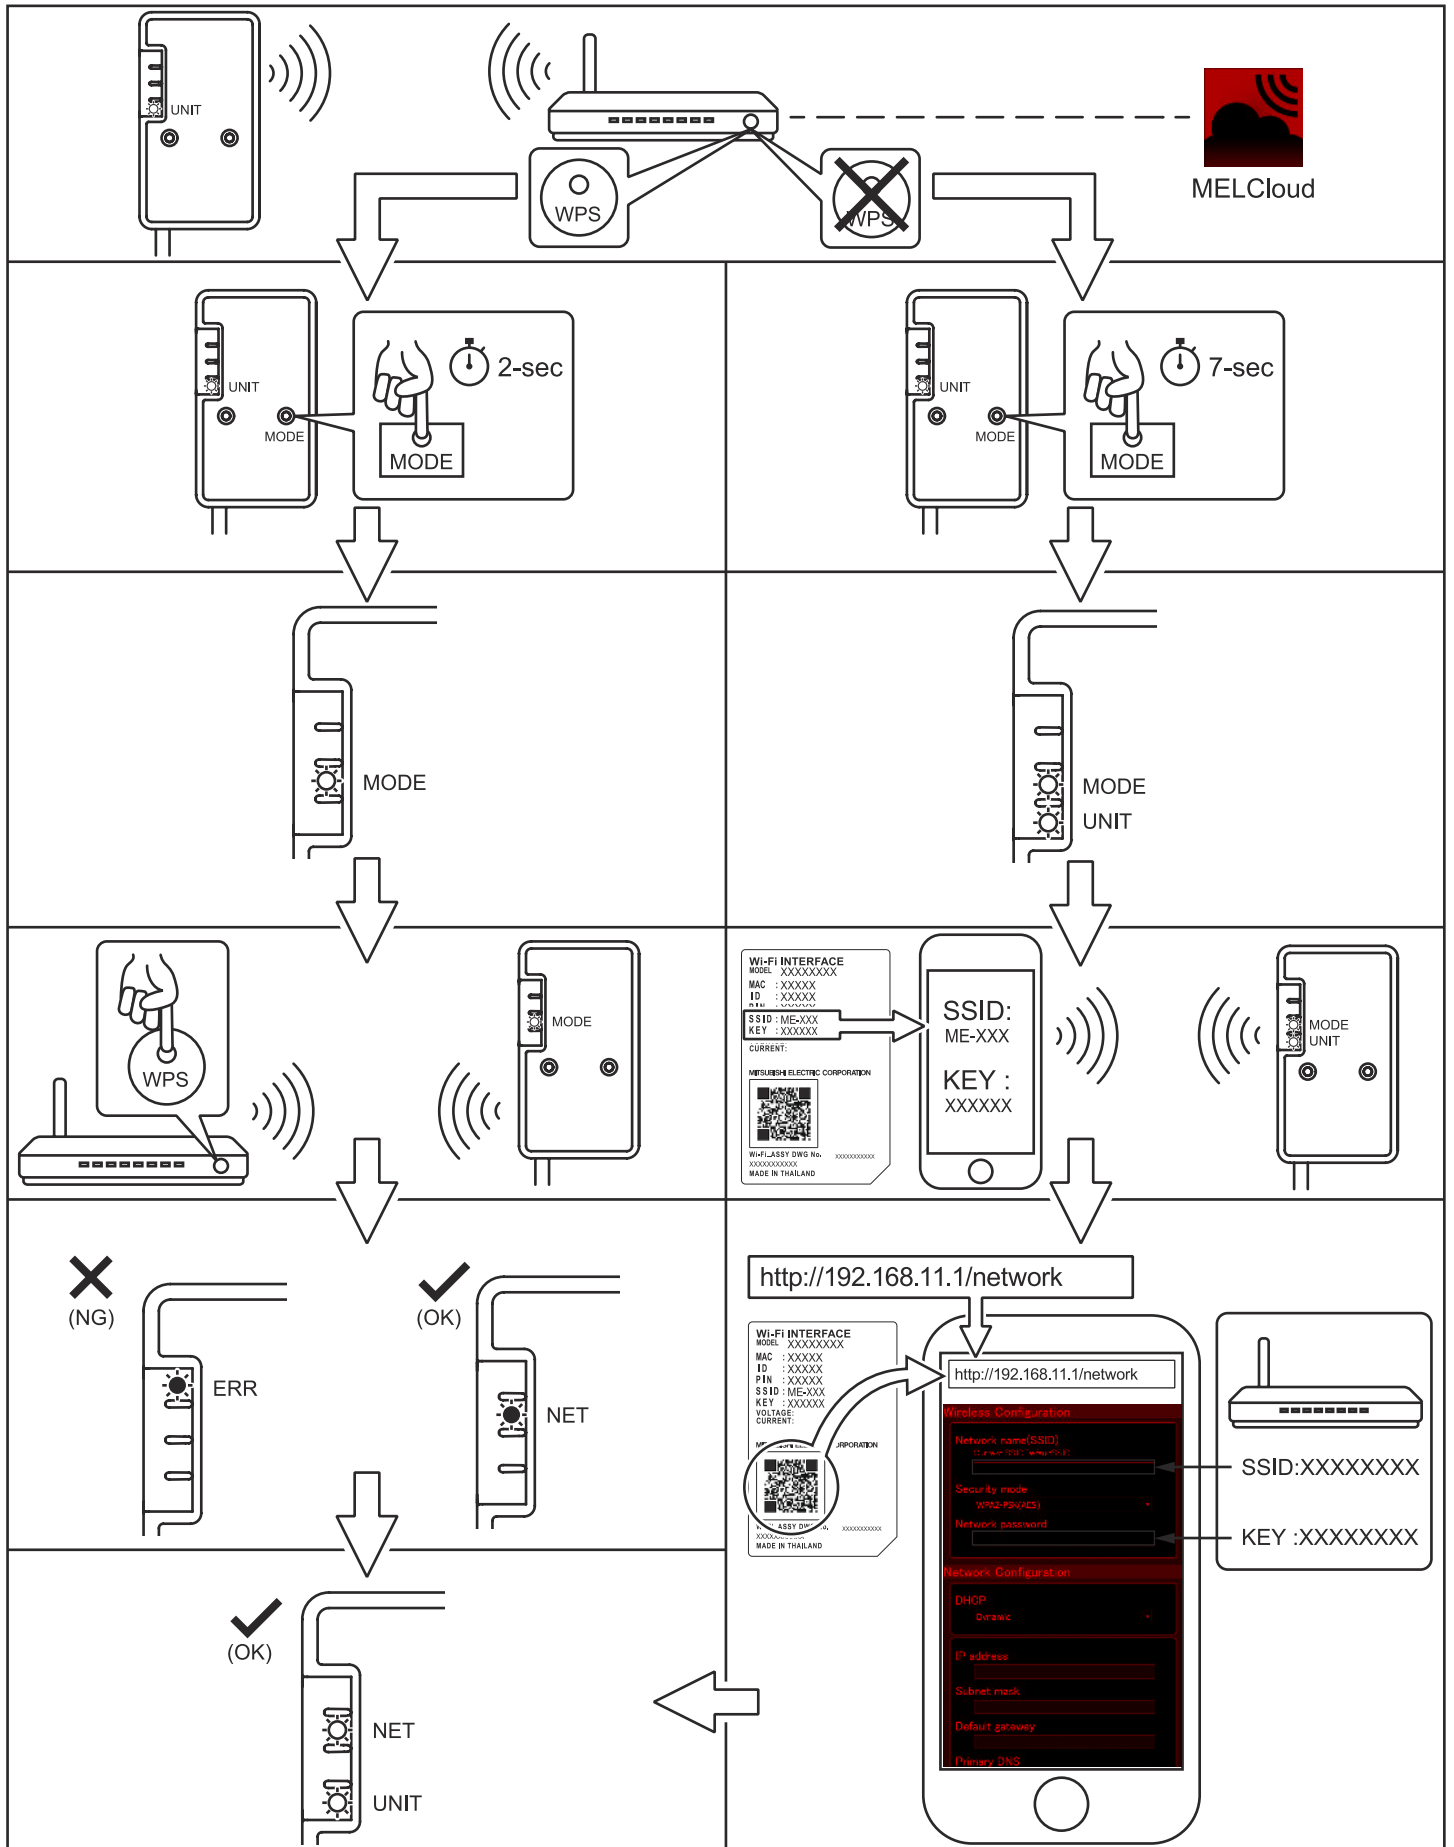

Wi-Fi INTERFACE SETUP QUICK REFERENCE GUIDE

Before setting up, read the Safety precautions on the INSTALLATION MANUAL and INSTRUCTION BOOK.

For SETUP MANUAL and MELCloud User Manual, please go to the website below.
<http://www.melcloud.com/Support>

SETUP

 ON  Flashing

Troubleshooting

<p>ERR: OFF NET: OFF</p> 		<p>Try pairing the Wi-Fi interface with the Router.</p>
<p>ERR: Flash (Every 0.5-sec)</p> 		<p>Check DHCP settings of the Router. or Check IP address settings of the Wi-Fi interface.</p>
<p>ERR: Flash (Every 1 sec)</p> 		<p>Check DNS settings of the Router. or Check DNS address settings of the Wi-Fi interface.</p>
<p>ERR: Flash (Twice every 5 sec)</p> 		<p>Check if the Router is connected to the Internet.</p>
<p>MODE: Flash (Once every 5 sec)</p> 	 <p>The Wi-Fi interface is set to Access point mode</p>	<p>Push MODE switch of the Wi-Fi interface for 7 seconds. Try pairing the Router again if the Wi-Fi interface is not connected.</p>